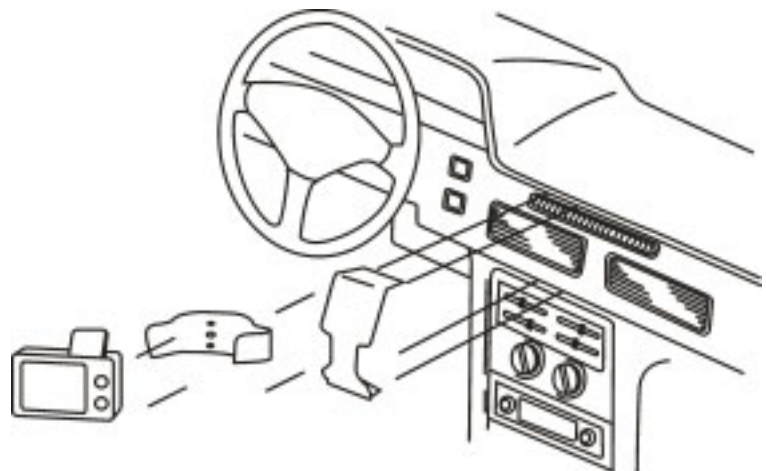

GPS, Navigation Systems

Holders and mounts for installation of GPS devices and navigation system monitors in vehicles.

Keep Your GPS in a Holder!

Passive Holder

Active Holder, with Cigarette Lighter Cable

Active Holder, for Fixed Installation

Holders for GPS, Navigation Systems

A holder makes it much easier to use your device in your vehicle. Keep your GPS device in a holder and you will always have it in easy reach -safe and convenient!

High Quality

The holders have a perfect fit and provides a firm installation. It is easy to place the device in the holder, and to take it out of the holder, so you can easily take your GPS with you when leaving the vehicle.

Many Alternatives

GPS holders are available with various features. All mounts and holders are adjustable in order to avoid light reflection in the screen.

Attach onto ProClip

Attach the holder onto the ProClip Mounting Platform in your vehicle. The installation is quick and easy, and does not damage the interior.